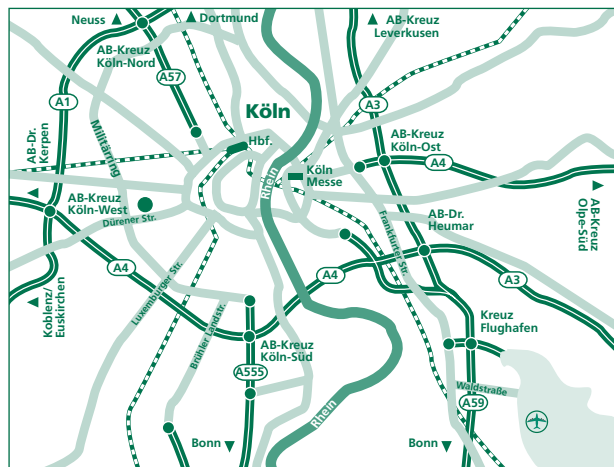

Immer mehr Gäste entscheiden sich für Holiday Inn.
Weil wir einen traumhaften Nachtschlaf, ein sehr preiswertes, reichhaltiges Frühstück und ein lohnenswertes Bonus-Programm versprechen. Zusammen mit unserem freundlichen „Can-do-Service“ und einer weltweiten Zusicherung von Qualität und Standards können Sie sich wie zu Hause fühlen – egal, wo auf der Welt Sie sich gerade befinden.

More guests choose Holiday Inn because we promise a great night's sleep, a great value breakfast and a rewarding loyalty programme. Together with our can-do friendly service and a global reassurance of quality and standards, you can feel at home no matter where you are in the world.

Une bonne nuit de sommeil, un excellent petit déjeuner, un fantastique programme de fidélité... pour mille raisons, vous êtes de plus en plus nombreux à choisir Holiday Inn. Avec en plus, notre service dynamique et la certitude de bénéficier des mêmes standards et de la même qualité où que vous soyez... vous êtes chez vous, partout dans le monde.

Holiday Inn Köln – Am Stadtwald Germany

Reservations

Gebührenfreie Nummern/Toll free numbers/Numéros verts

Aus Großbritannien:	From United Kingdom:	Depuis la Grande-Bretagne:
0800 405060	0800 405060	0800 405060
Aus allen anderen europäischen Ländern:	From all other European countries:	Depuis tous les autres pays européens:
+800 80 800 800	+800 80 800 800	+800 80 800 800
Aus allen anderen Ländern:	From all other countries:	De tout autre pays:
Großbritannien +44 870 400 9121 (nicht kostenfrei)	United Kingdom +44 870 400 9121 (not toll free)	La Grande-Bretagne +44 870 400 9121 (numéro payant)
Möglicherweise gibt es eine örtliche Gebühr.	Local charge may apply.	Le coût d'une communication locale peut être appliqué.